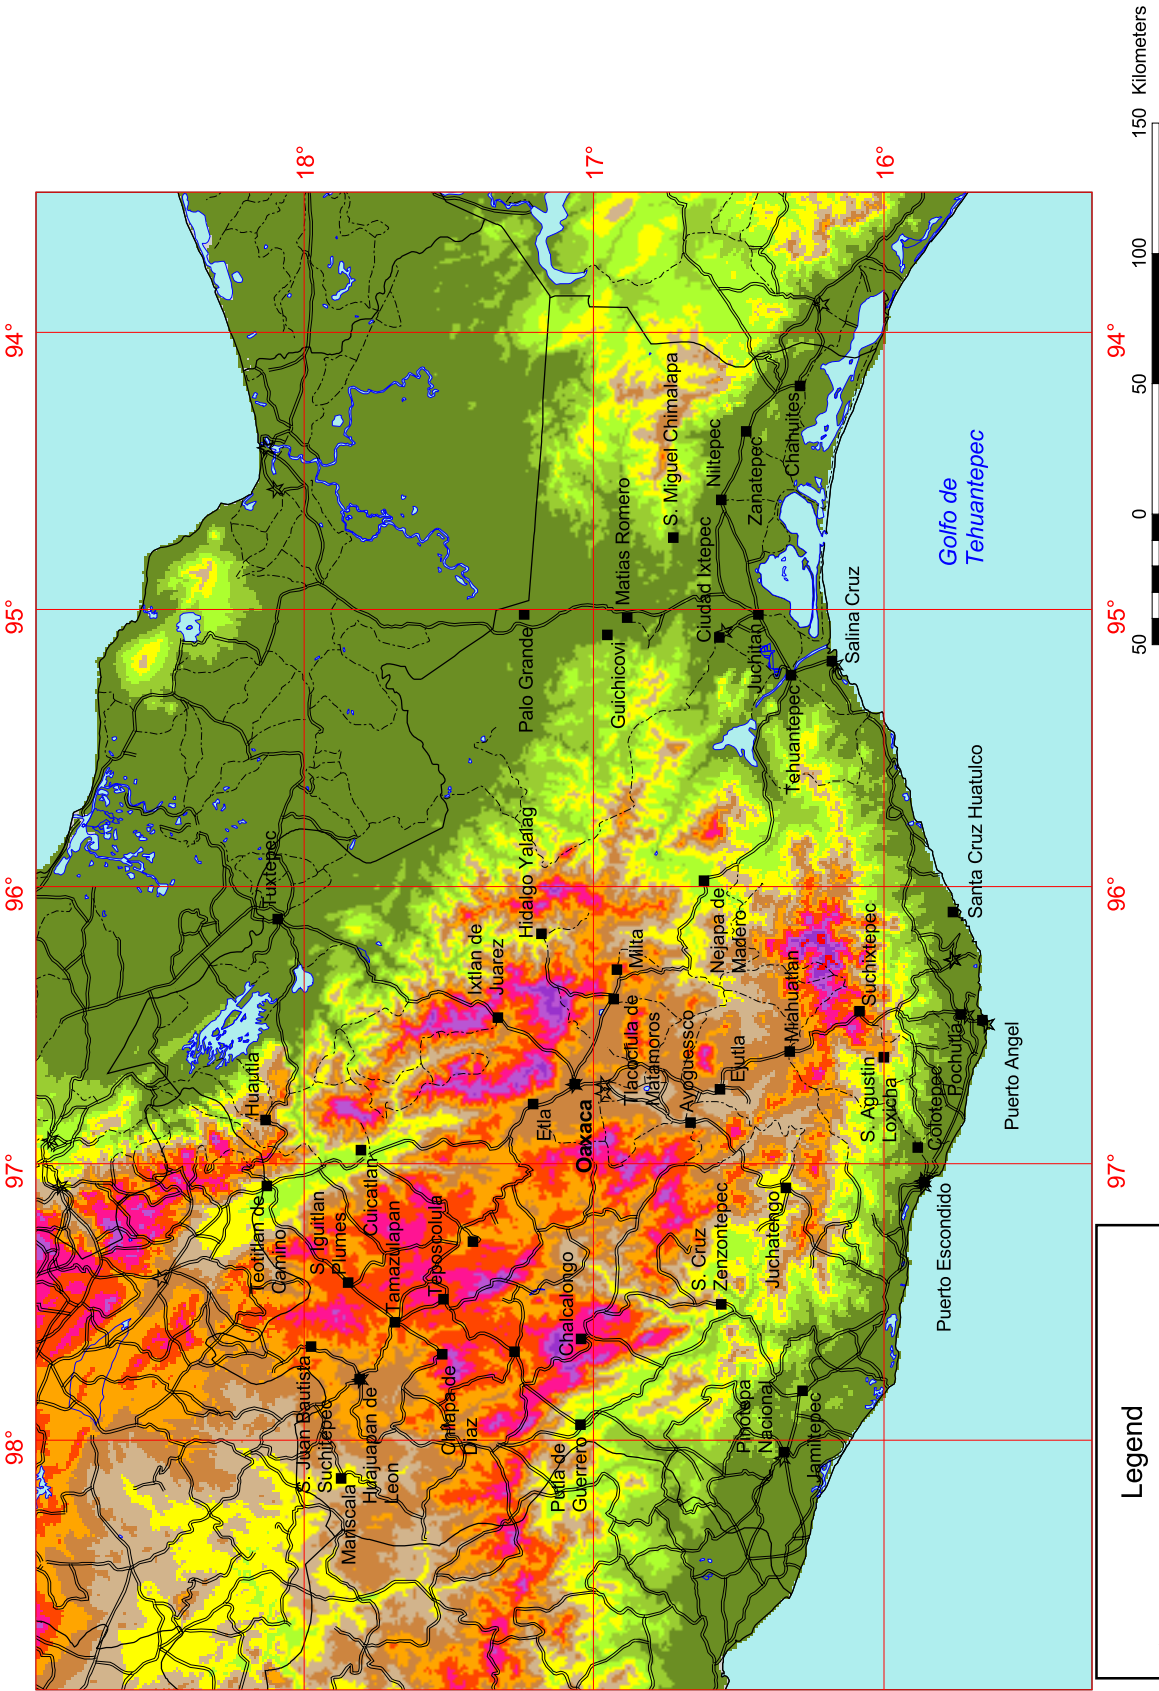

Oaxaca - Elevation Map

Legend

- ☆ GTS Surface Meteorological Station
- Town
- Primary and Secondary Road
- - - - - Track and Trail

The elevation values are averaged over 1 km².

U.S. Agency for International Development
 U.S. Department of Energy
 National Renewable Energy Laboratory